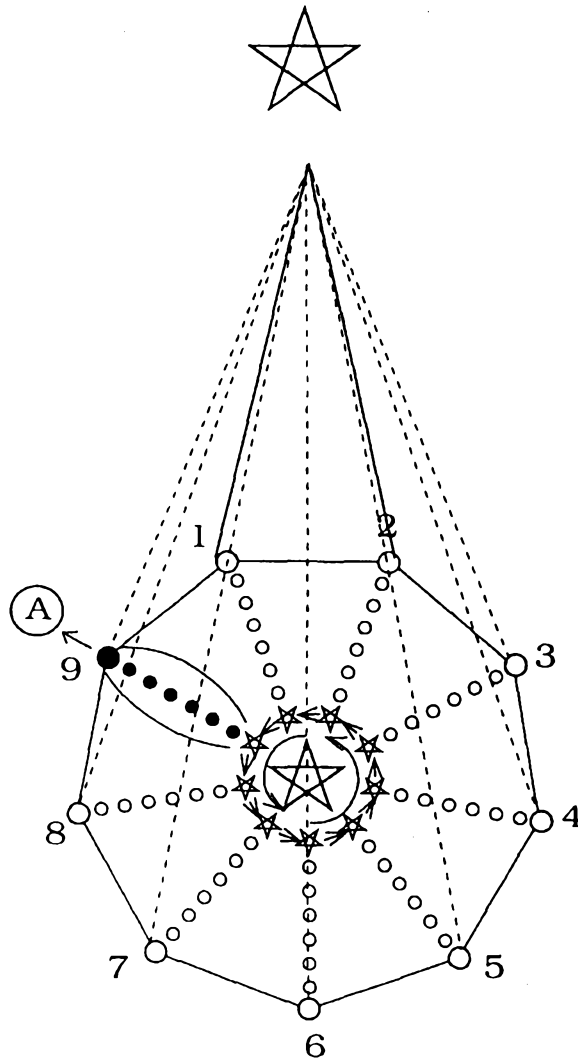

CENTER

THE DIAGRAM OF THE SIRIUS FOCAL POINT OF THE UNIFIED REALITY

- a) The Great Star - the Sirius Focal Point in the Second Universe, that is, the GREAT WHITE BRIGHT.
- b) The Star at the center - the Big Sirius in the First Universe, that is, the GREAT BRIGHT.
- c) The small Star - the Small Sirius, or the Second Sirius. Its rotation period around the Big Sirius is 52 years. It projects periodically the Energy of the Big Sirius on the other constellations.